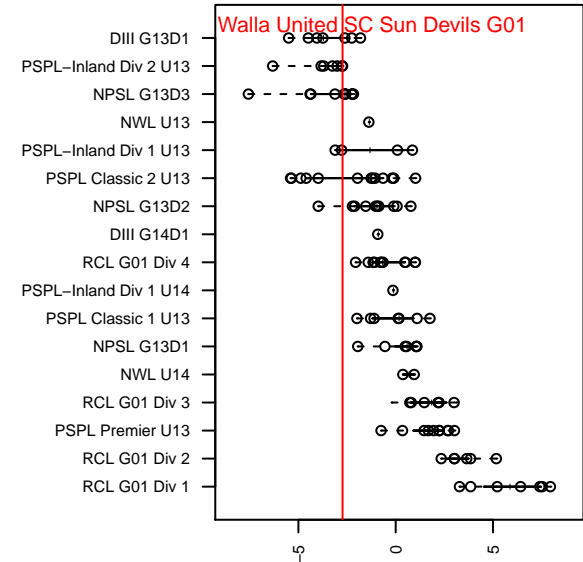

Walla Walla United SC Sun Devils G01

Walla Walla, WA
G01 total strength=521
attack=0.52 defense=0.28
fall league = PSPL-Inland Div 2 U13

alt names used:

Venues played:
2014 PSPL-Inland Div 2 U13

**attack and defense variance (black dot)
relative to other teams
and top 10 in region**

**attack and defense rating
relative to others at age
and all opponents in last 13 months**

Performance relative to 13 month average

Performance relative to 13 month average

date	home		away		venue	pred.home	pred.away
2014-11-01	Walla Walla United SC Sun Devils G01	3	Sabers Gallagher G01	1	2014 PSPL-Inland Div 2 U13	5.14	0.43
2014-11-01	Walla Walla United SC Sun Devils G01	3	CB United Ephrata G01	3	2014 PSPL-Inland Div 2 U13	2.63	1.83
2014-10-25	ASE Royal G01	0	Walla Walla United SC Sun Devils G01	1	2014 PSPL-Inland Div 2 U13	1.24	1.27
2014-10-18	Walla Walla United SC Sun Devils G01	2	Spokane Foxes Red G01	0	2014 PSPL-Inland Div 2 U13	2.11	0.98
2014-10-04	FC Spokane Grey G01	1	Walla Walla United SC Sun Devils G01	2	2014 PSPL-Inland Div 2 U13	1.29	2.53
2014-10-04	FC Spokane Grey G01	0	Walla Walla United SC Sun Devils G01	3	2014 PSPL-Inland Div 2 U13	1.29	2.53
2014-09-27	Walla Walla United SC Sun Devils G01	0	ASE Royal G01	1	2014 PSPL-Inland Div 2 U13	1.27	1.24
2014-09-20	Breakers Bishoff G01	2	Walla Walla United SC Sun Devils G01	3	2014 PSPL-Inland Div 2 U13	1.43	1.74
2014-09-20	Sabers Gallagher G01	1	Walla Walla United SC Sun Devils G01	7	2014 PSPL-Inland Div 2 U13	0.43	5.14
2014-09-13	CB United Ephrata G01	3	Walla Walla United SC Sun Devils G01	3	2014 PSPL-Inland Div 2 U13	1.83	2.63