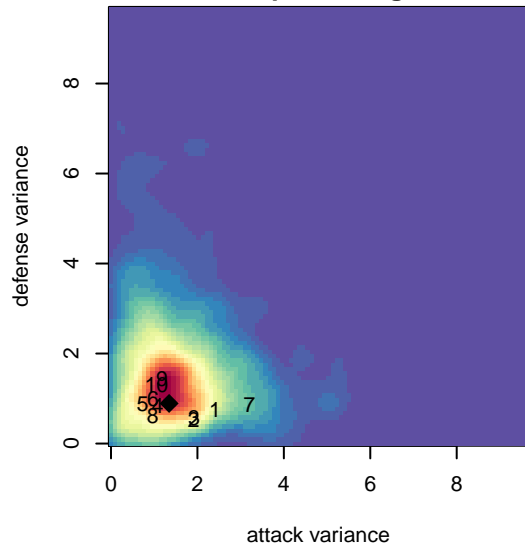

Walla Walla United SC Sun Devils G01

Walla Walla, WA
G01 total strength=521
attack=0.52 defense=0.28
fall league = PSPL-Inland Div 2 U13

alt names used:

Venues played:
2014 PSPL-Inland Div 2 U13

**attack and defense variance (black dot)
relative to other teams
and top 10 in region**